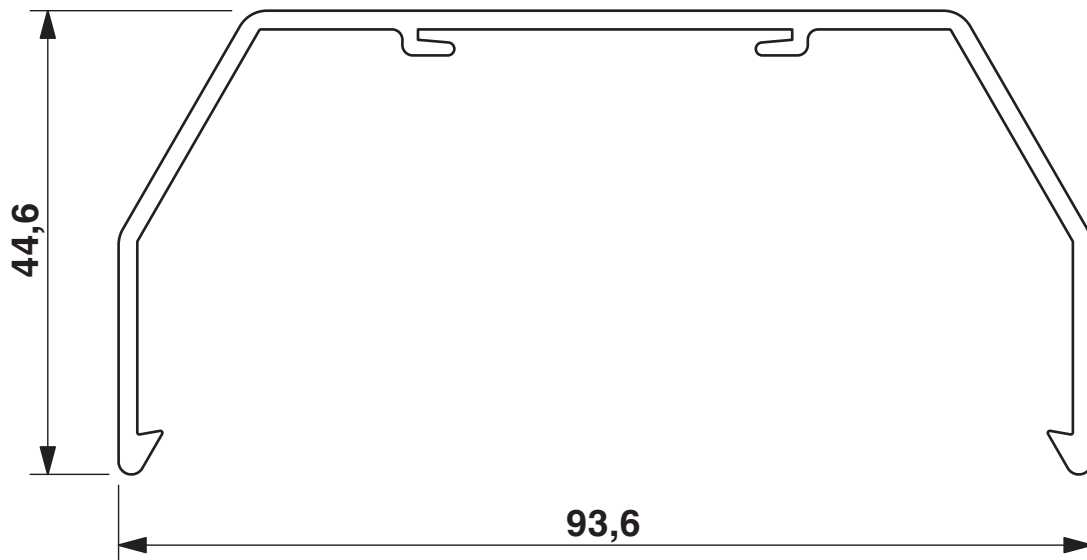

Cover profile, 36 mm long, with mounting hole

Commercial data

Item number	5405851
Packing unit	20 pc
Minimum order quantity	20 pc
Sales key	NULL
Product key	BH8412
GTIN	4046356296052
Weight per piece (including packing)	19.325 g
Weight per piece (excluding packing)	19.25 g
Customs tariff number	39162000
Country of origin	DE

AP 3 36MM LANG M.BOHR. - Cover profile

5405851

<https://www.phoenixcontact.com/us/products/5405851>

Technical data

Product properties

Product type	Cover profile
--------------	---------------

Dimensions

Dimensional drawing	
Width	36 mm
Height	44.5 mm
Length	93.5 mm

AP 3 36MM LANG M.BOHR. - Cover profile

5405851

<https://www.phoenixcontact.com/us/products/5405851>

Drawings

Dimensional drawing

AP 3 36MM LANG M.BOHR. - Cover profile

5405851

<https://www.phoenixcontact.com/us/products/5405851>