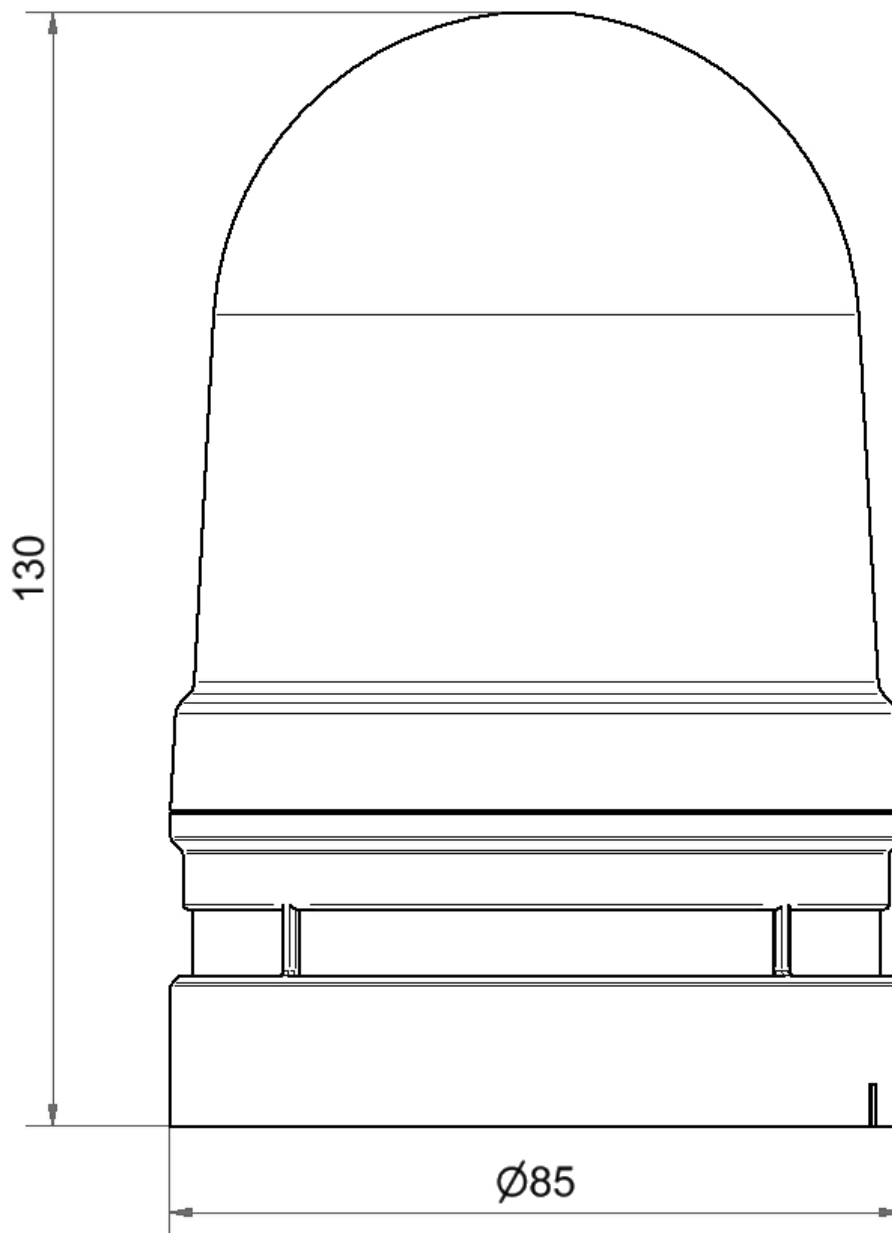

Midi / EvoSIGNAL

Midi TwinLIGHT Combi 12/24VAC/DC YE

DRAWING

For additional installation and mounting information, refer to the appropriate user guide at www.werma.com. This printed copy is for information only and is subject to alteration.