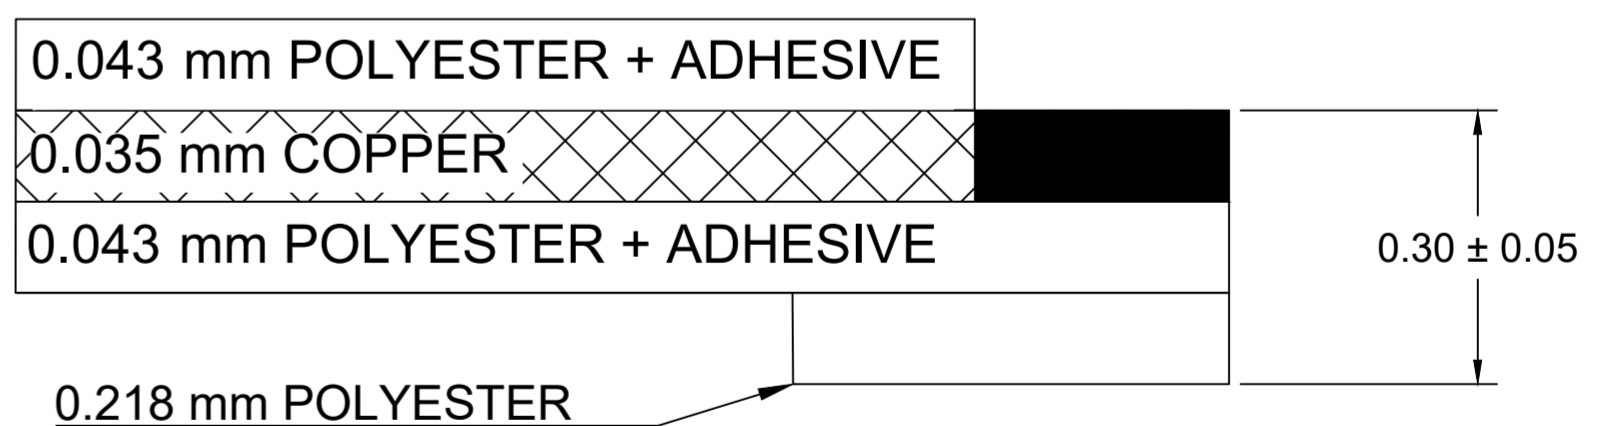

END TAIL DETAIL
SCALE 10:1

CROSS-SECTION

<small>THIS DRAWING CONTAINS INFORMATION THAT IS PROPRIETARY TO MOLEX ELECTRONIC TECHNOLOGIES, LLC AND SHOULD NOT BE USED WITHOUT WRITTEN PERMISSION</small>																
DIMENSION UNITS		SCALE		CURRENT REV DESC: SERIES NUMBER EXPANSION												
MM		NA		<h1 style="margin: 0;">molex</h1> <p style="margin: 0;">0.50MM CENTER FLAT FLEX CABLE (FFC) (105°C, AU PLATING, EXTRA-FLEX) SALES DRAWING</p>												
GENERAL TOLERANCES (UNLESS SPECIFIED)																
	mm	INCH														
4 PLACES	±----	±----														
3 PLACES	±----	±----														
2 PLACES	±----	±----														
1 PLACE	±----	±----														
0 PLACES	±----	±----														
ANGULAR TOL ± 0.5 °				THIRD ANGLE PROJECTION		DRAWING		SERIES		MATERIAL NUMBER		CUSTOMER		SHEET NUMBER		
						C-SIZE		15120		SEE CHART		GENERAL MARKET		2 OF 2		
										151200001		PSD	000	B		
DOCUMENT STATUS				P1		RELEASE DATE		2023/06/16		15:29:56						