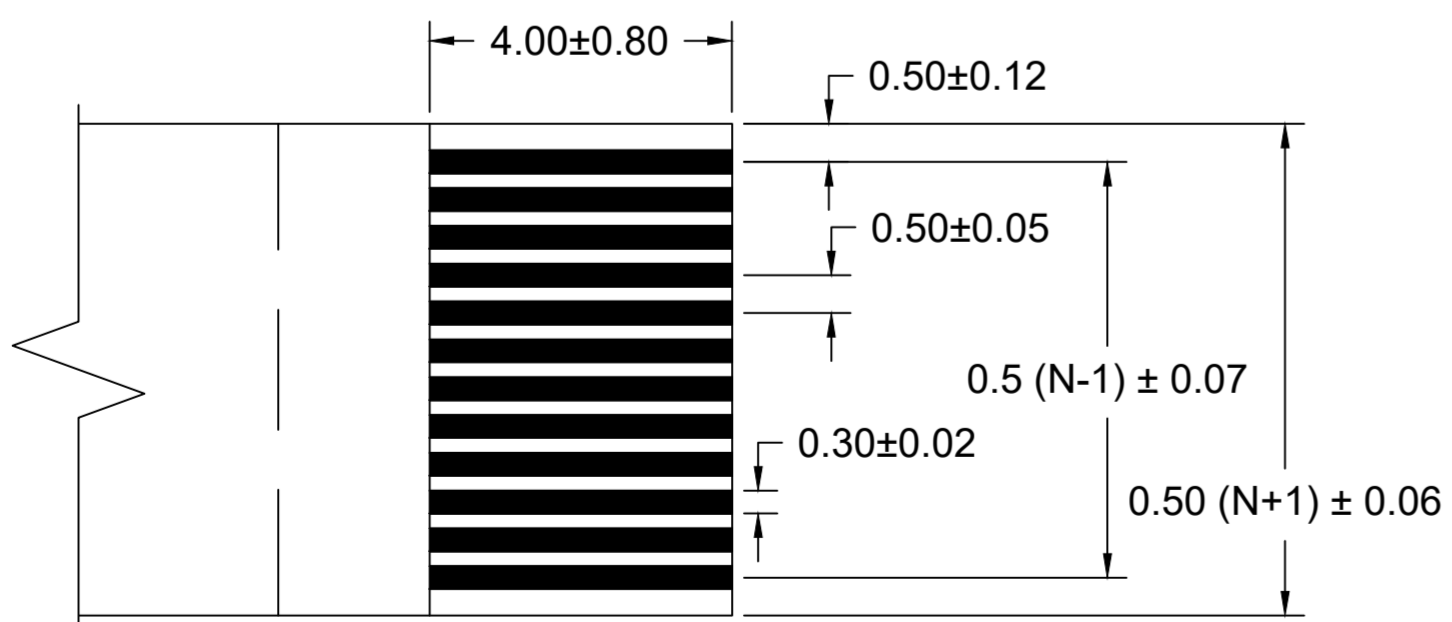

END TAIL DETAIL
SCALE 10:1

CROSS-SECTION

<small>THIS DRAWING CONTAINS INFORMATION THAT IS PROPRIETARY TO MOLEX ELECTRONIC TECHNOLOGIES, LLC AND SHOULD NOT BE USED WITHOUT WRITTEN PERMISSION</small>																
DIMENSION UNITS		SCALE		CURRENT REV DESC: SERIES NUMBER EXPANSION												
MM		NA		<h1 style="margin: 0;">molex</h1> <p style="margin: 0;">0.50MM CENTER FLAT FLEX CABLE (FFC) (105°C, AU PLATING, EXTRA-FLEX) SALES DRAWING</p>												
GENERAL TOLERANCES (UNLESS SPECIFIED)																
	mm	INCH														
4 PLACES	±----	±----														
3 PLACES	±----	±----														
2 PLACES	±----	±----														
1 PLACE	±----	±----														
0 PLACES	±----	±----														
ANGULAR TOL ± 0.5 °				THIRD ANGLE PROJECTION		DRAWING		SERIES		MATERIAL NUMBER		CUSTOMER		SHEET NUMBER		
						C-SIZE		15120		SEE CHART		GENERAL MARKET		2 OF 2		
										151200001		PSD	000	B		
DOCUMENT STATUS				P1		RELEASE DATE		2023/06/16		15:29:56						