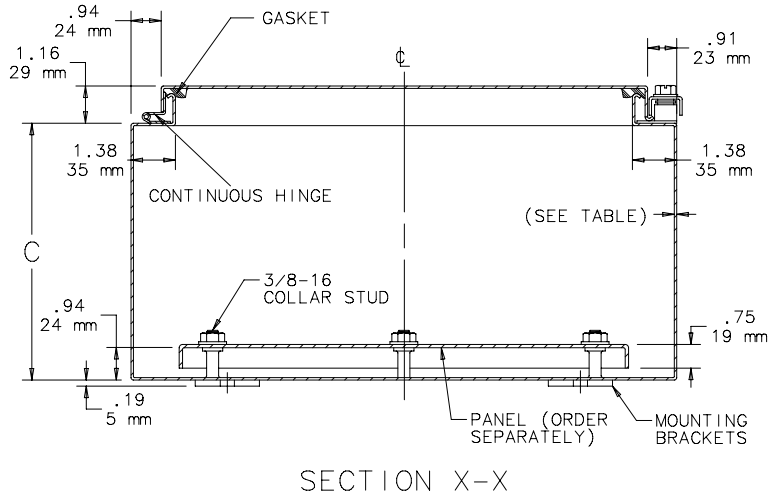

1. NOTE:
1. Removable data pocket included (see table for size). Large data pocket 12.00 x 12.00 (305mm x 305mm); small data pocket 6.00 x 6.00 (152mm x 152mm).
  2. Maximum spacing between door clamps is 15.00 (382mm)