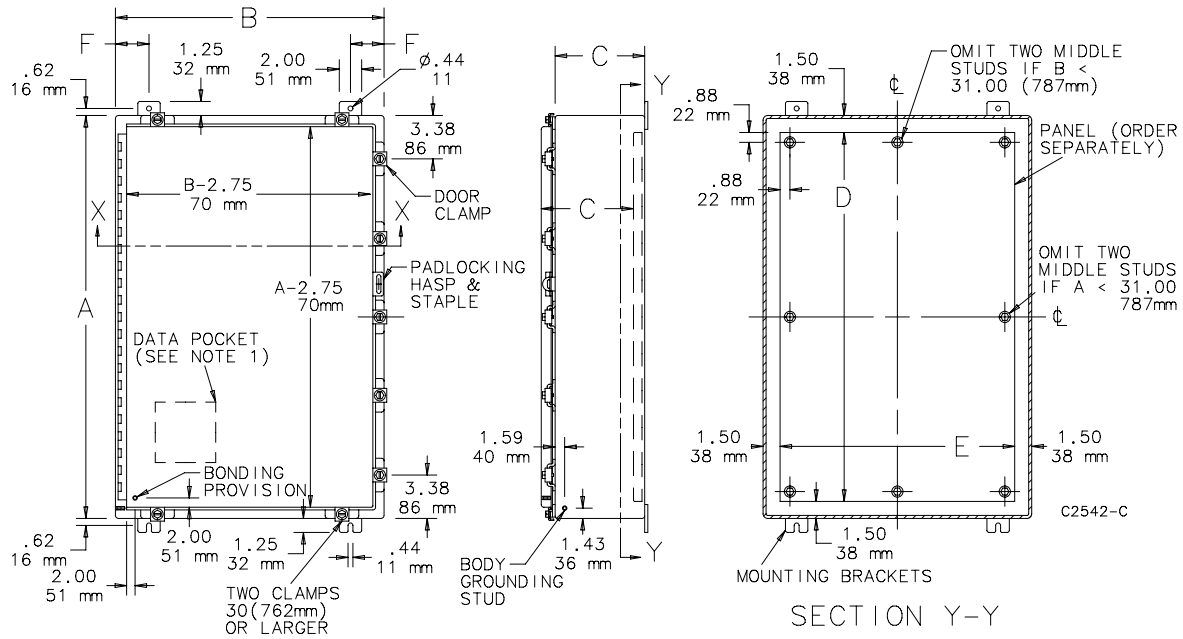

1. NOTE:
1. Removable data pocket included (see table for size). Large data pocket 12.00 x 12.00 (305mm x 305mm); small data pocket 6.00 x 6.00 (152mm x 152mm).
  2. Maximum spacing between door clamps is 15.00 (382mm)